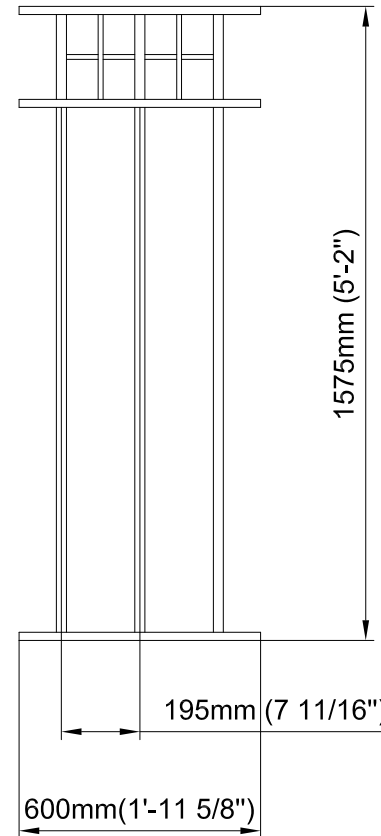

SPECIFICATION:

- HORIZONTAL FRAME : 40mm x 20mm RECTANGULAR TUBE
- VERTICAL PICKETS : 25mm x 25mm SQUARE TUBE
- DECORATION : 10mm x10mm SOLID BAR

FINISH SPECIFICATION:

- FULLY HOT DIP GALVANIZED ASTM A123/A 123M-08 (80 →120 μm THK)
- POWDER COATING : BLACK / SMOOTH / MATTE 25+-5/RAL 9005 (60 →80 μm THK)

ACCESSORIES SUPPLIES WITH SET:

- FENCE BRACKET #1: 40 x 20 x 6 SET

ACCESSORIES ORDER SEPARATELY IF REQUIRED:

- FENCE POST SET PCE : FLAT TOP - 60 x 60 x 2300mm Long x 2

GATE & FENCE
www.tekgates.com.au

Title : Fence Infill Panel SET : Style Athena - 600mm(2') Gap Width x1575mm(5'2") High