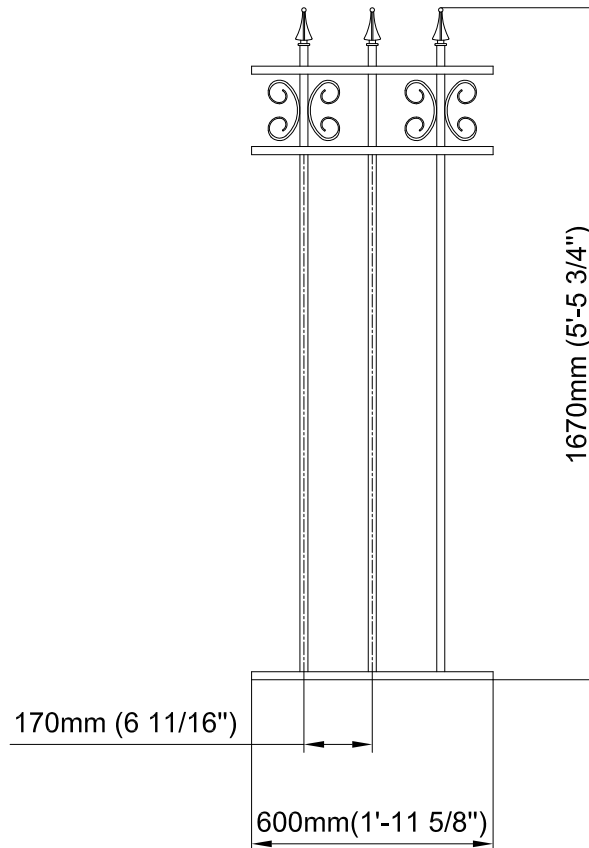

**SPECIFICATION:**

- HORIZONTAL FRAME : 40mm x 20mm RECTANGULAR TUBE
- VERTICAL PICKETS : 20mm x 20mm SQUARE TUBE
- DECORATION : 18mm x 5mm FLAT BAR

**FINISH SPECIFICATION:**

- FULLY HOT DIP GALVANIZED ASTM A123/A 123M-08 (80 →120 μm THK)
- POWDER COATING : BLACK / SMOOTH / MATTE 25+-5/RAL 9005 (60 →80 μm THK)

**ACCESSORIES SUPPLIES WITH SET:**

- FENCE BRACKET #1: 40 x 20 x 6 SET
- SPEAR HEAD x 1 SET

**ACCESSORIES ORDER SEPARATELY IF REQUIRED:**

- FENCE POST SET PCE : BALL TOP - 60 x 60 x 2300mm Long x 2

**GATE & FENCE**  
[www.tekgates.com.au](http://www.tekgates.com.au)

Title : Fence Infill Panel SET : Style Essex 600mm(2') Gap Width x1670mm(5'6") High