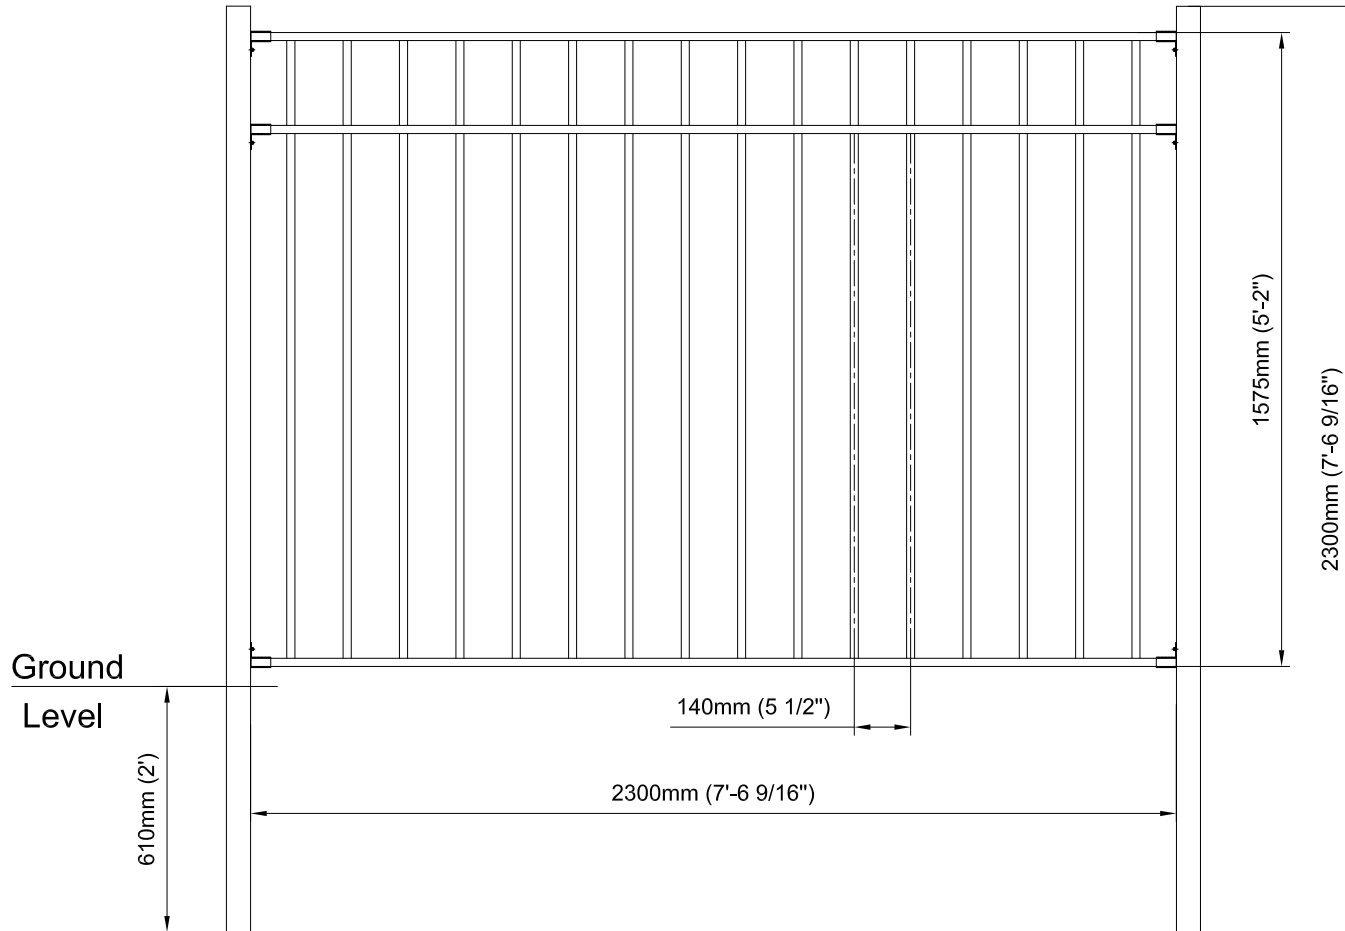

SPECIFICATION:

- HORIZONTAL FRAME : 40mm x 20mm RECTANGULAR TUBE
- VERTICAL PICKETS : 20mm x 20mm SQUARE TUBE

FINISH SPECIFICATION:

- FULLY HOT DIP GALVANIZED ASTM A123/A 123M-08 (80 → 120 μ m THK)
- POWDER COATING : BLACK / SMOOTH / MATTE 25+-5/RAL 9005 (60 → 80 μ m THK)

ACCESSORIES SUPPLIES WITH SET:

- FENCE BRACKET #1: 40 x 20 x 6 SET

ACCESSORIES ORDER SEPARATELY IF REQUIRED:

- FENCE POST SET PCE : FLAT TOP - 60 x 60 x 2300mm Long x 2

GATE & FENCE
www.tekgates.com.au

Title : Fence Panel SET : Leighton 2300mm(7'6") Gap Width x 1575mm(5'2") High