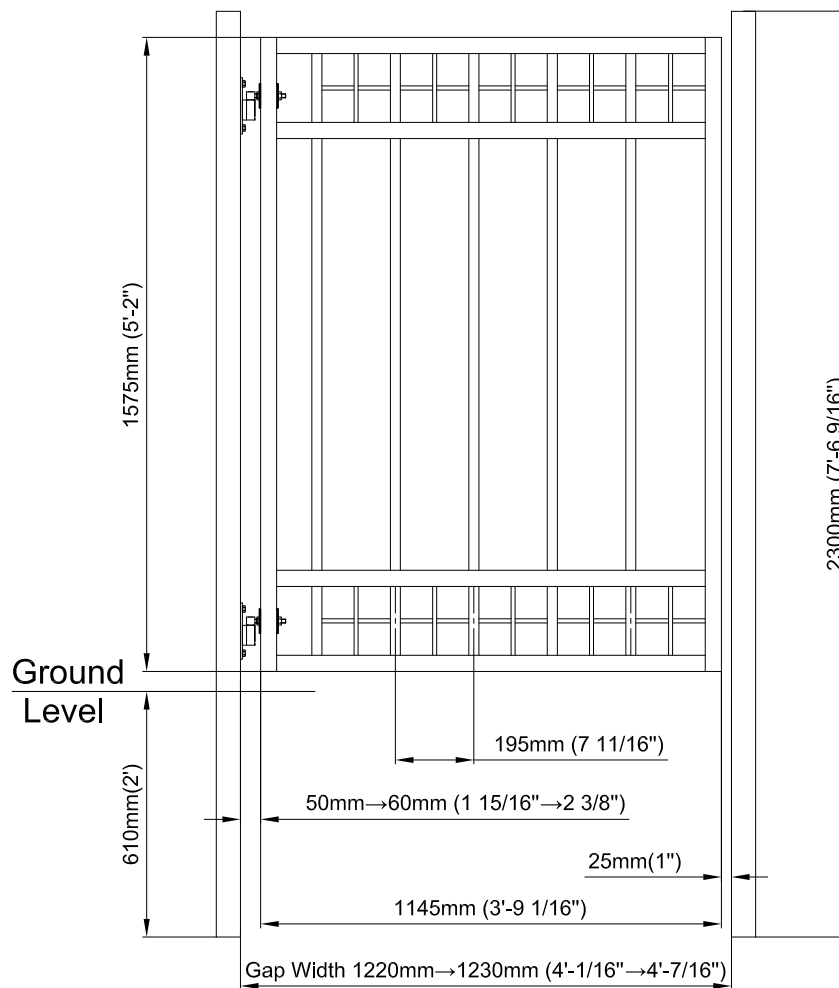

SPECIFICATION:

- VERTICAL FRAME : 40mmx40mm SQUARE TUBE
- HORIZONTAL FRAME : 40mmx40mm SQUARE TUBE
- VERTICAL PICKETS : 25mmx25mm SQUARE TUBE
- DECORATION : 10mmx10mm SOLID BAR

FINISH SPECIFICATION:

- FULLY HOT DIP GALVANIZED ASTM A123/A 123M-08 (80 →120 μm THK)
- POWDER COATING : BLACK / SMOOTH / MATTE 25+-5/RAL 9005 (60 →80 μm THK)

ACCESSORIES SUPPLIES WITH SET:

- HINGES x 1 PAIR
- LATCH x 1 SET

ACCESSORIES ORDER SEPARATELY IF REQUIRED:

- HINGE POST SET PCE : FLAT TOP - 60 x 60 x 2300mm Long x 1
- FENCE /LATCH POST SET PCE : FLAT TOP - 60 x 60 x 2300mm Long x 1

GATE & FENCE
www.tekgates.com.au

Title: Garden Gate Style : Athena 1220mm(4') Gap Width x 1575mm(5'2") High