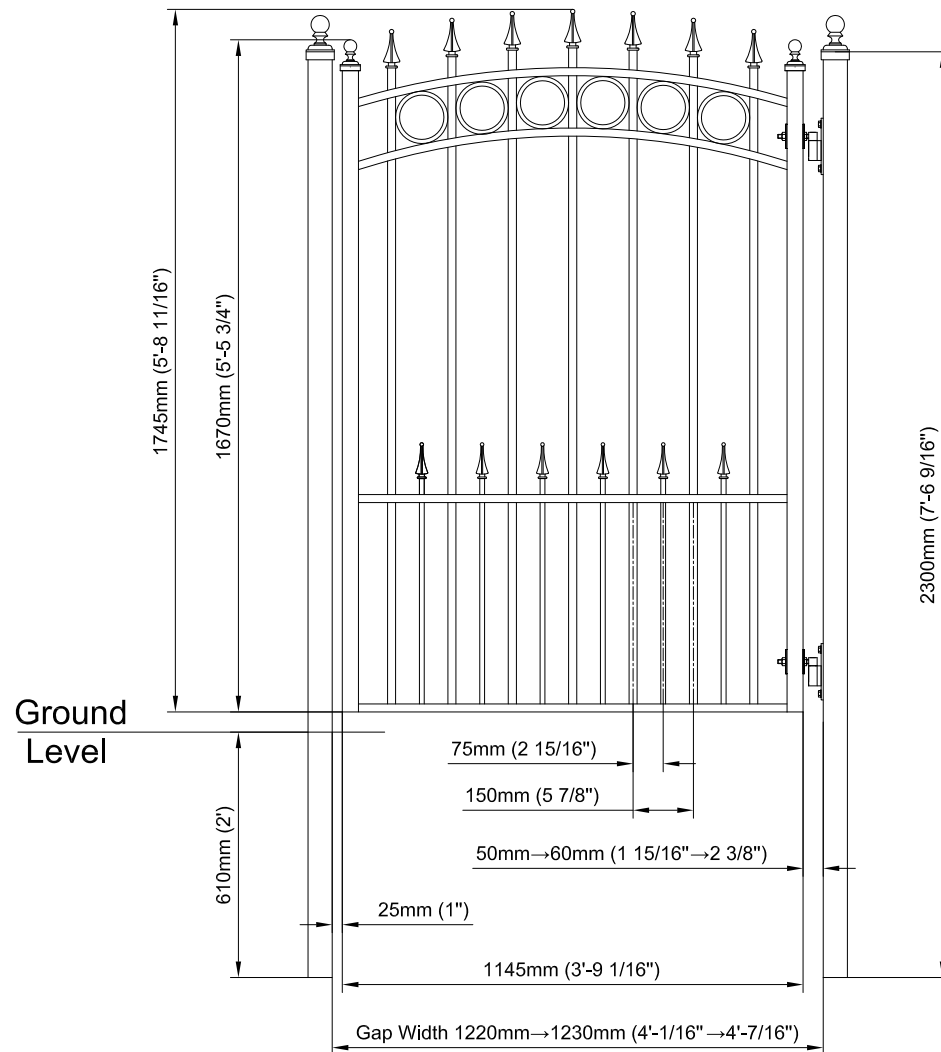

SPECIFICATION:

- VERTICAL FRAME : 40mmx40mm SQUARE TUBE
- HORIZONTAL FRAME : 40mmx20mm RECTANGULAR TUBE
- VERTICAL PICKETS : 20mmx20mm SQUARE TUBE
- DOG PICKETS : 12mmx12mm SQUARE TUBE
- DECORATION : 10mmx10mm SOLID BAR

FINISH SPECIFICATION:

- FULLY HOT DIP GALVANIZED ASTM A123/A 123M-08 (80 →120 μm THK)
- POWDER COATING : BLACK / SMOOTH / MATTE 25+-5/RAL 9005 (60 →80 μm THK)

ACCESSORIES SUPPLIES WITH SET:

- HINGES x 1 PAIR
- LATCH x 1 SET
- BALL TOP / SPEAR HEAD x 1 SET

ACCESSORIES ORDER SEPARATELY IF REQUIRED:

- HINGE POST SET PCE : BALL TOP - 60 x 60 x 2300mm Long x 1
- FENCE /LATCH POST SET PCE : BALL TOP - 60 x 60 x 2300mm Long x 1

GATE & FENCE
www.tekgates.com.au

Title : Garden Gate Style : Concord 1220mm(4') Gap Width x 1745mm(5'9") High