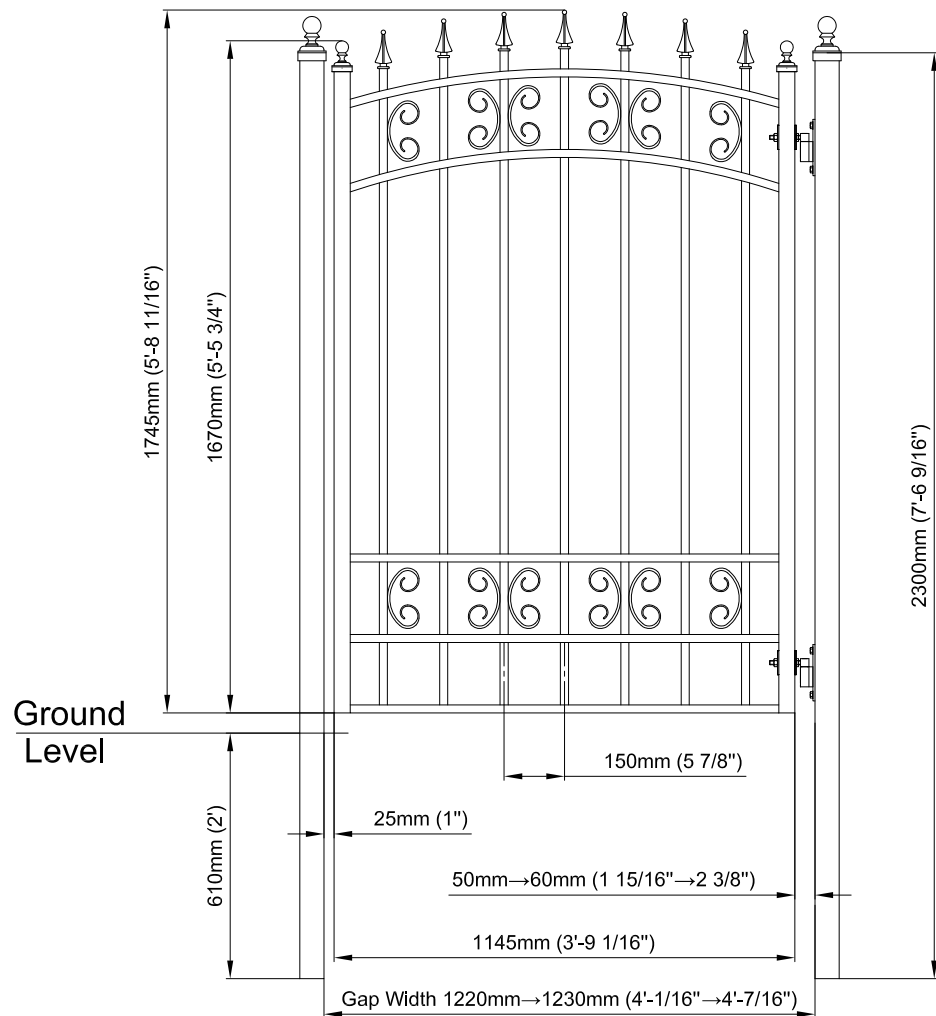

SPECIFICATION:

- VERTICAL FRAME : 40mmx40mm SQUARE TUBE
- HORIZONTAL FRAME : 40mmx20mm RECTANGULAR TUBE
- VERTICAL PICKETS : 20mmx20mm SQUARE TUBE
- DECORATION : 18mm x 5mm FLAT BAR

FINISH SPECIFICATION:

- FULLY HOT DIP GALVANIZED ASTM A123/A 123M-08 (80 →120 μm THK)
- POWDER COATING : BLACK / SMOOTH / MATTE 25+-5/RAL 9005 (60 →80 μm THK)

ACCESSORIES SUPPLIES WITH SET:

- HINGES x 1 PAIR
- LATCH x 1 SET
- BALL TOP / SPEAR HEAD x 1 SET

ACCESSORIES ORDER SEPARATELY IF REQUIRED:

- HINGE POST SET PCE : BALL TOP - 60 x 60 x 2300mm Long x 1
- FENCE /LATCH POST SET PCE : BALL TOP - 60 x 60 x 2300mm Long x 1

**TEK****GATE & FENCE**www.tekgates.com.au

Title : Garden Gate Style : Essex 1220mm(4') Gap Width x 1745mm(5'9") High