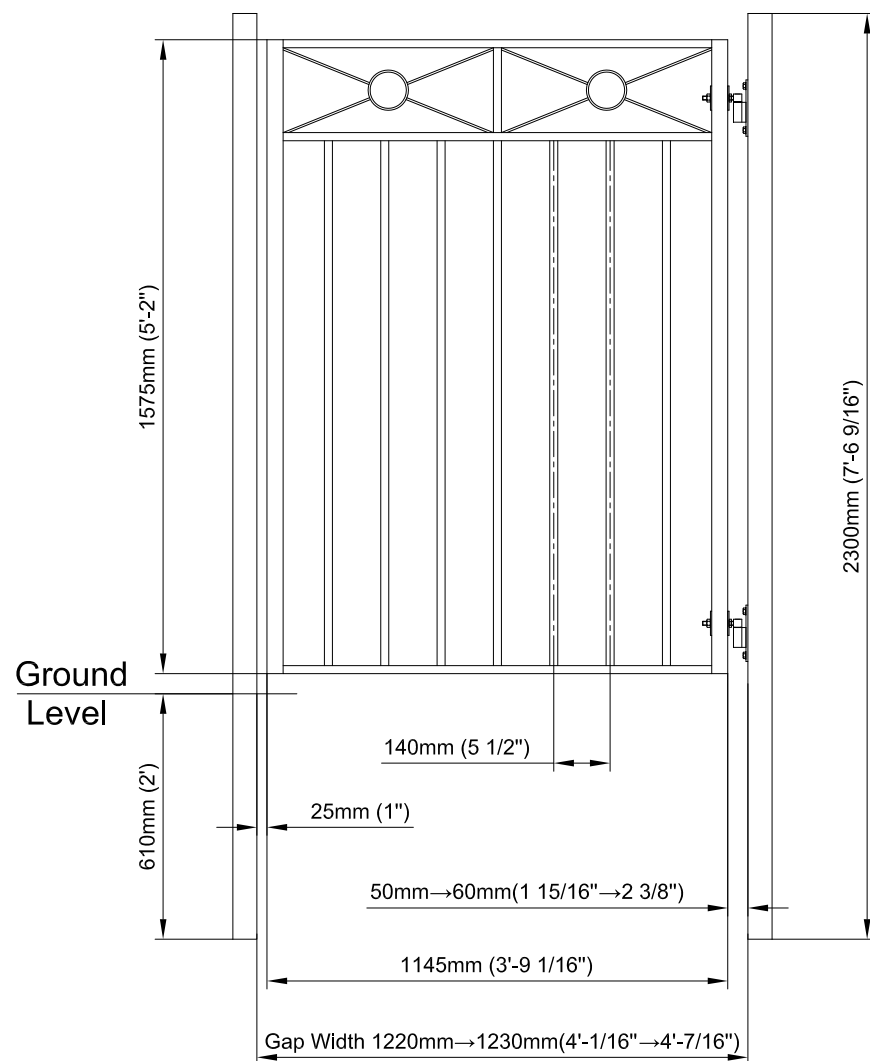

SPECIFICATION:

- VERTICAL FRAME : 40mmx40mm SQUARE TUBE
- HORIZONTAL FRAME : 40mmx20mm RECTANGULAR TUBE
- VERTICAL PICKETS : 20mmx20mm SQUARE TUBE
- DECORATION : 18mm x 5mm FLAT BAR

FINISH SPECIFICATION:

- FULLY HOT DIP GALVANIZED ASTM A123/A 123M-08 (80 →120 μm THK)
- POWDER COATING : BLACK / SMOOTH / MATTE 25+-5/RAL 9005 (60 →80 μm THK)

ACCESSORIES SUPPLIES WITH SET:

- HINGES x 1 PAIR
- LATCH x 1 SET

ACCESSORIES ORDER SEPARATELY IF REQUIRED:

- HINGE POST SET PCE : FLAT TOP - 60 x 60 x 2300mm Long x 1
- FENCE /LATCH POST SET PCE : FLAT TOP - 60 x 60 x 2300mm Long x 1

GATE & FENCE
www.tekgates.com.au

Title : Garden Gate Style : Noosa 1220mm(4') Gap Width x 1575mm(5'2") High