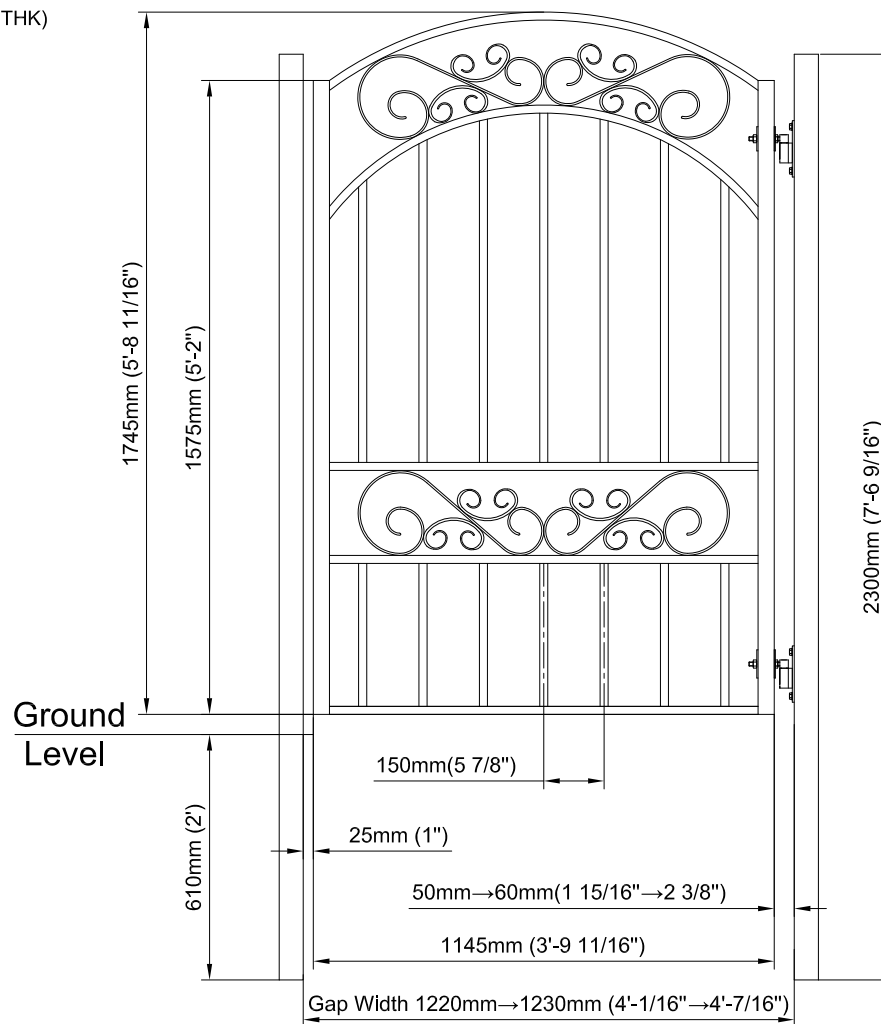

SPECIFICATION:

- VERTICAL FRAME : 40mmx40mm SQUARE TUBE
- HORIZONTAL FRAME : 40mmx20mm RECTANGULAR TUBE
- VERTICAL PICKETS : 20mmx20mm SQUARE TUBE
- DECORATION : 18mm x 5mm FLAT BAR

FINISH SPECIFICATION:

- FULLY HOT DIP GALVANIZED ASTM A123/A 123M-08 (80 →120 μm THK)
- POWDER COATING : BLACK / SMOOTH / MATTE 25+-5/RAL 9005 (60 →80 μm THK)

ACCESSORIES SUPPLIES WITH SET:

- HINGES x 1 PAIR
- LATCH x 1 SET

ACCESSORIES ORDER SEPARATELY IF REQUIRED:

- HINGE POST SET PCE : FLAT TOP - 60 x 60 x 2300mm Long x 1
- FENCE /LATCH POST SET PCE : FLAT TOP - 60 x 60 x 2300mm Long x 1

GATE & FENCE
www.tekgates.com.au

Title : Garden Gate Style : Portsea 1220mm(4') Gap Width x 1745mm(5'9") High