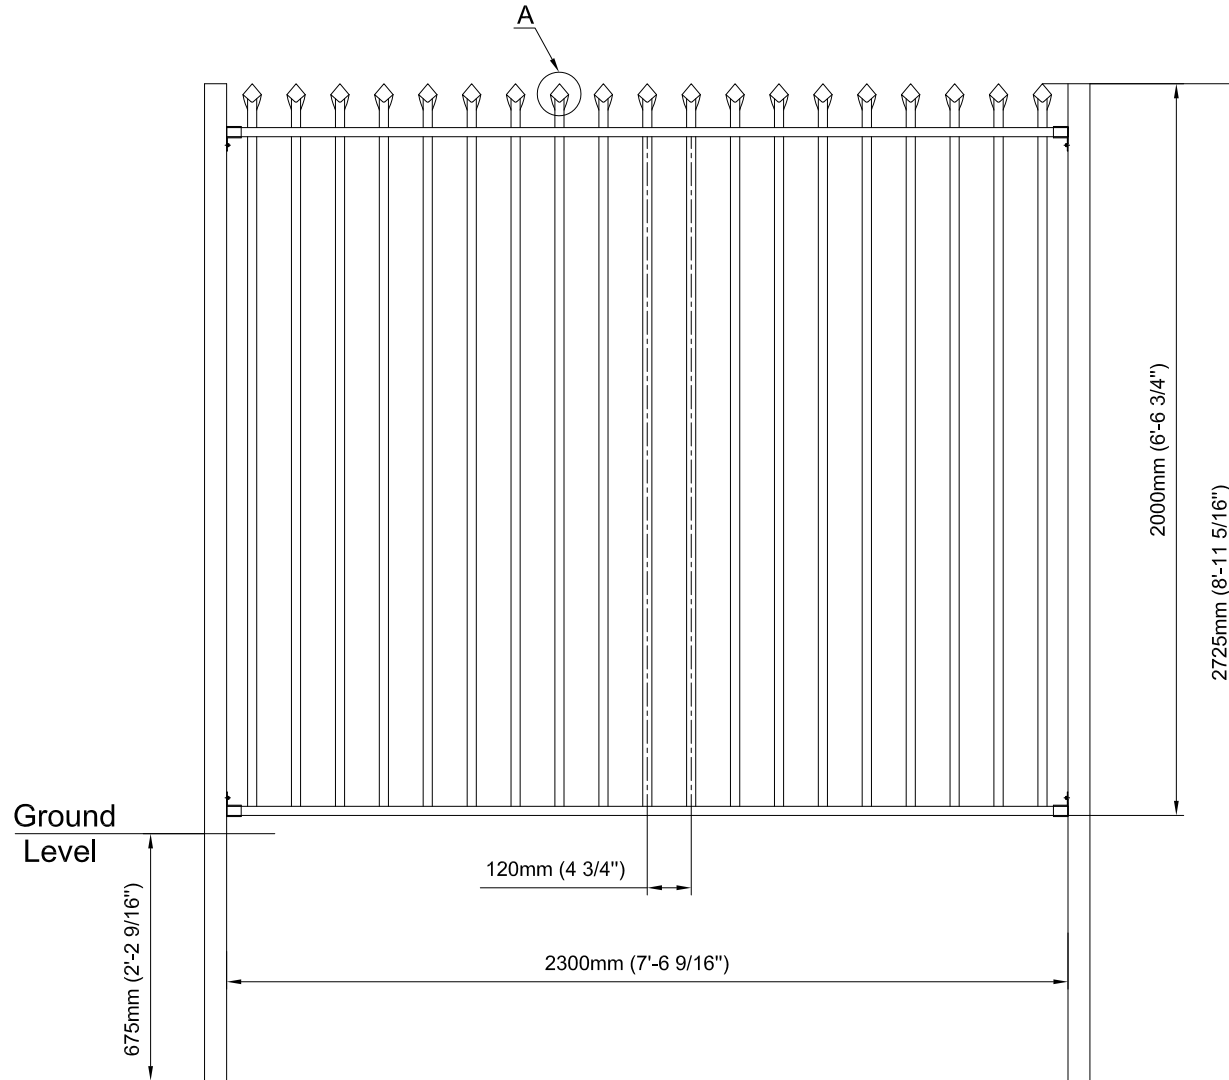

SPECIFICATION:

- HORIZONTAL FRAME : 50mm x 25mm RECTANGULAR TUBE
- VERTICAL PICKETS : 25mm x 25mm SQUARE TUBE

FINISH SPECIFICATION:

- FULLY HOT DIP GALVANIZED ASTM A123/A 123M-08 (80 → 120 μm THK)
- POWDER COATING : BLACK / SMOOTH / MATTE 25+ -5/RAL 9005 (60 → 80 μm THK)

ACCESSORIES SUPPLIES WITH SET:

- FENCE BRACKET #1: 50 x 25 x 4 SET

ACCESSORIES ORDER SEPARATELY IF REQUIRED:

- FENCE POST SET PCE : FLAT TOP - 60 x 60 x 2725mm Long x 2

DETAIL A

GATE & FENCE
www.tekgates.com.au

Title : Security Fence: 2300mm(7'6") Width x 2000mm(6'6") High