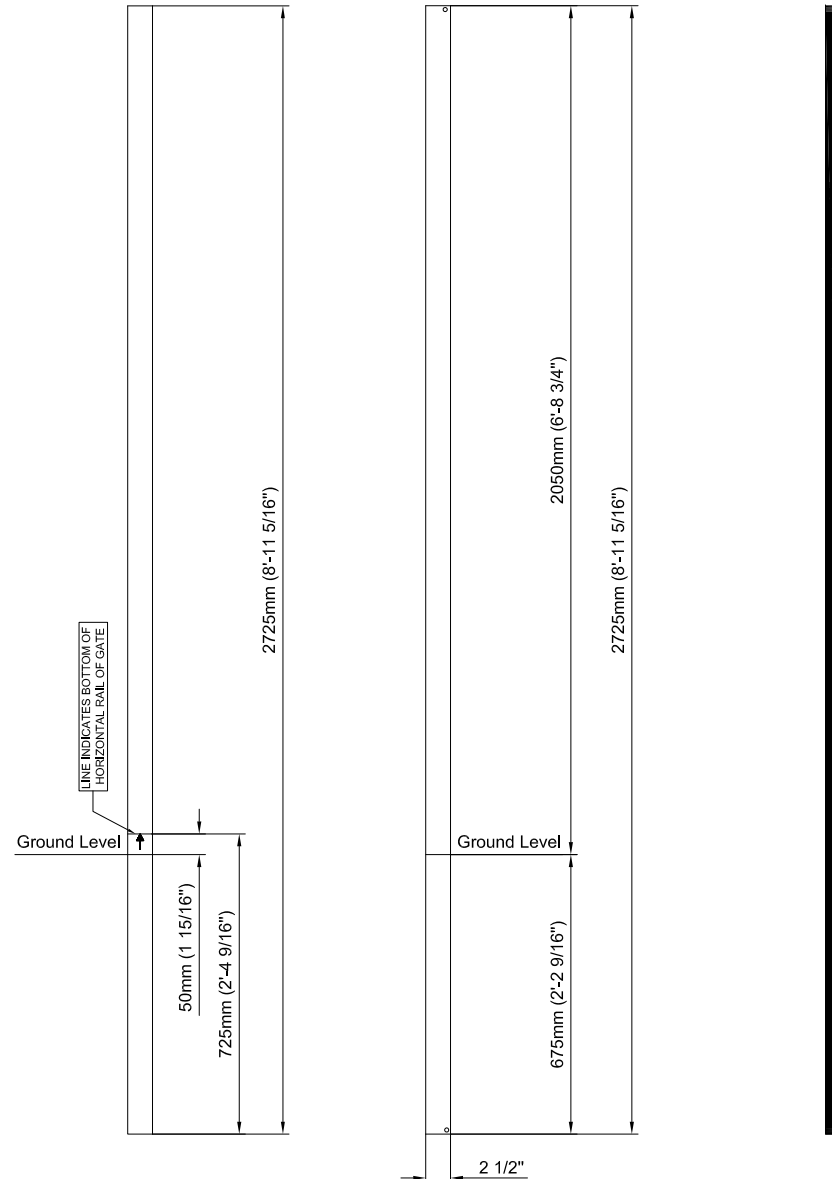

SPECIFICATION:

- 60mm x 60mm x 1.5mm THICKNESS SQUARE TUBE

FINISH SPECIFICATION:

- FULLY HOT DIP GALVANIZED ASTM A123/A 123M-08 (80 → 120 μm THK)
- POWDER COATING : BLACK / SMOOTH / MATTE 25+-5/RAL 9005 (60 → 80 μm THK)

ACCESSORIES ORDER SEPARATELY IF REQUIRED:

- FLAT TOP TO SUIT 60mm x 60mm SQUARE TUBE

POST TOP OPTIONS ORDER SEPARATELY:

—
FLAT TOP

GATE & FENCE

www.tekgates.com.au

Title : Security Fence Post - 60(2.5") x 60(2.5") x 2725mm(9') long