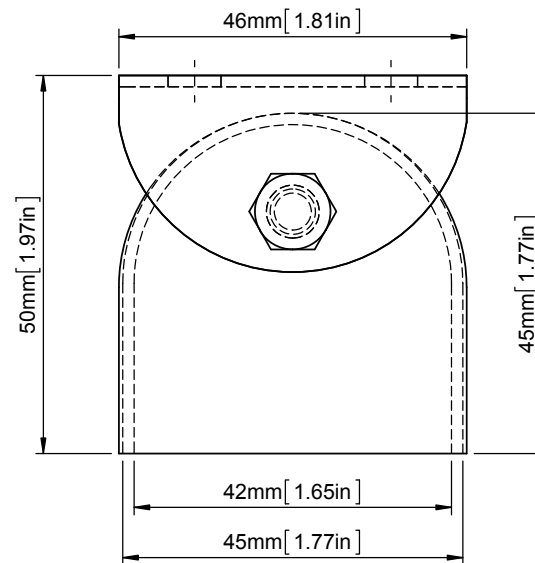

SPECIFICATION:

- SHEET STEEL : 1.5mm STEEL
- ACCESSORIES : BOLT-NUT-WASHER M6, TEK SCREW M5,

FINISH SPECIFICATION:

- FULLY EZP (8→12 μm THK)
- POWDER COATING : BLACK / SMOOTH / MATTE 25+-5/RAL 9005 (60→80 μm THK)

SECTION C-C

GATE & FENCE
www.tekgates.com.au

Title : **Fence Bracket : Style #2-to suit 40mm x 20mm(1 1/2"x3/4") rails**