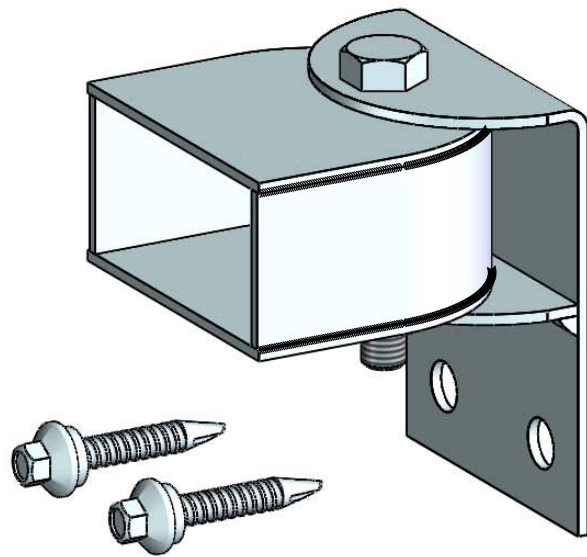

SPECIFICATION:

- SHEET STEEL : 1.5mm STEEL
- ACCESSORIES : BOLT-NUT-WASHER M6, TEK SCREW M5,

FINISH SPECIFICATION:

- FULLY EZP (8→12 μm THK)
- POWDER COATING : BLACK / SMOOTH / MATTE 25+-5/RAL 9005 (60→80 μm THK)

SECTION C-C

GATE & FENCE
www.tekgates.com.au

Title : **Fence Bracket : Style #2-to suit 40mm x 20mm(1 1/2"x3/4") rails**