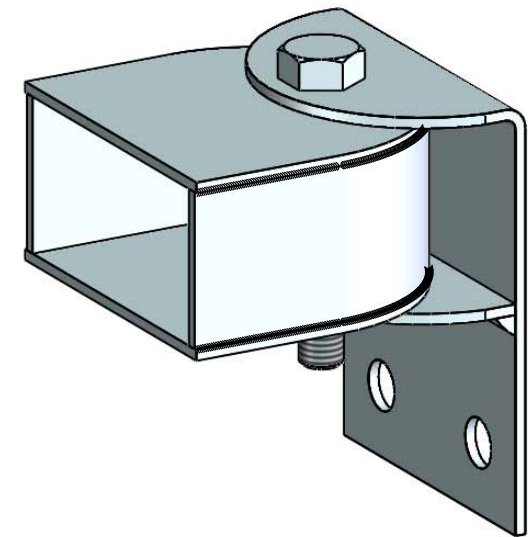

SPECIFICATION:

- SHEET STEEL : 1.5mm STEEL
- ACCESSORIES : BOLT-NUT-WASHER M6, TEK SCREW M5,

FINISH SPECIFICATION:

- FULLY EZP (8→12 μm THK)
- POWDER COATING : BLACK / SMOOTH / MATTE 25+-5/RAL 9005 (60→80 μm THK)

SECTION C-C

GATE & FENCE
www.tekgates.com.au

Title : **Fence Bracket : Style #2-to suit 40mm x 20mm(1 1/2"x3/4") rails**