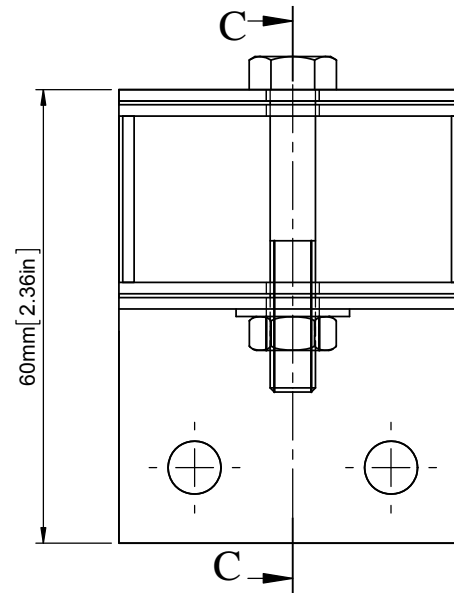

SPECIFICATION:

- SHEET STEEL : 1.5mm STEEL
- ACCESSORIES : BOLT-NUT-WASHER M6, TEK SCREW M5,

FINISH SPECIFICATION:

- FULLY EZP (8→12 μm THK)
- POWDER COATING : BLACK / SMOOTH / MATTE 25+-5/RAL 9005 (60→80 μm THK)

SECTION C-C

GATE & FENCE
www.tekgates.com.au

Title : **Fence Bracket : Style #2-to suit 40mm x 20mm(1 1/2"x3/4") rails**