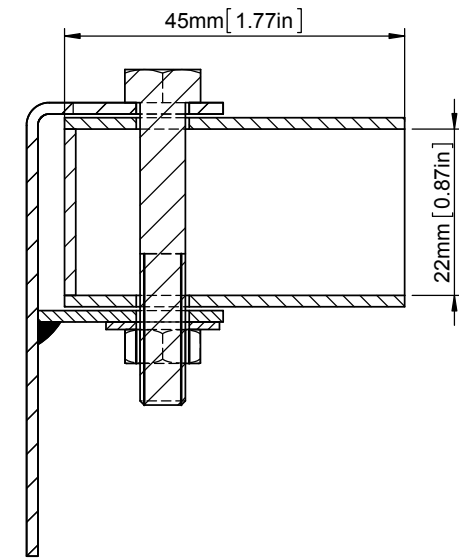

SPECIFICATION:

- SHEET STEEL : 1.5mm STEEL
- ACCESSORIES : BOLT-NUT-WASHER M6, TEK SCREW M5,

FINISH SPECIFICATION:

- FULLY EZP (8→12 μm THK)
- POWDER COATING : BLACK / SMOOTH / MATTE 25+-5/RAL 9005 (60→80 μm THK)

SECTION C-C

GATE & FENCE
www.tekgates.com.au

Title : **Fence Bracket : Style #2-to suit 40mm x 20mm(1 1/2"x3/4") rails**