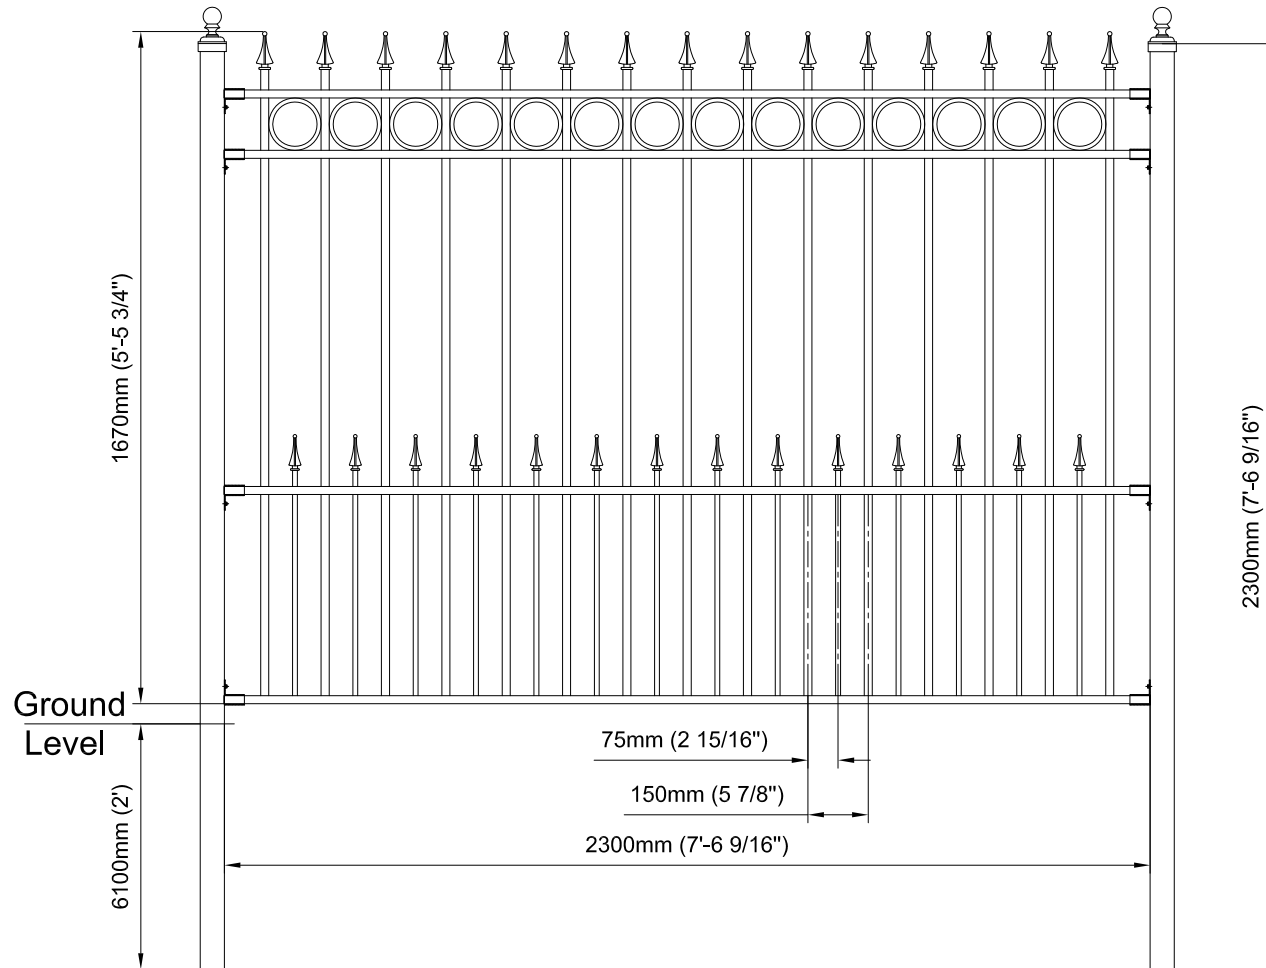

**SPECIFICATION:**

- HORIZONTAL FRAME : 40mm x 20mm RECTANGULAR TUBE
- VERTICAL PICKETS : 20mm x 20mm SQUARE TUBE
- DOG PICKETS : 12mm x 12mm SQUARE TUBE
- DECORATION : 10mm x 10mm SOLID BAR

**FINISH SPECIFICATION:**

- FULLY HOT DIP GALVANIZED ASTM A123/A 123M-08 (80 → 120 μm THK)
- POWDER COATING : BLACK / SMOOTH / MATTE 25+-5/RAL 9005 (60 → 80 μm THK)

**ACCESSORIES SUPPLIES WITH SET:**

- FENCE BRACKET #1: 40 x 20 x 8 SET
- SPEAR HEAD x 1 SET

**ACCESSORIES ORDER SEPARATELY IF REQUIRED:**

- FENCE POST SET PCE : BALL TOP - 60 x 60 x 2300mm Long x 2

**GATE & FENCE**  
[www.tekgates.com.au](http://www.tekgates.com.au)

Title : Fence Panel SET : Style Concord 2300mm(7'6") Gap Width x 1670mm(5'6") High