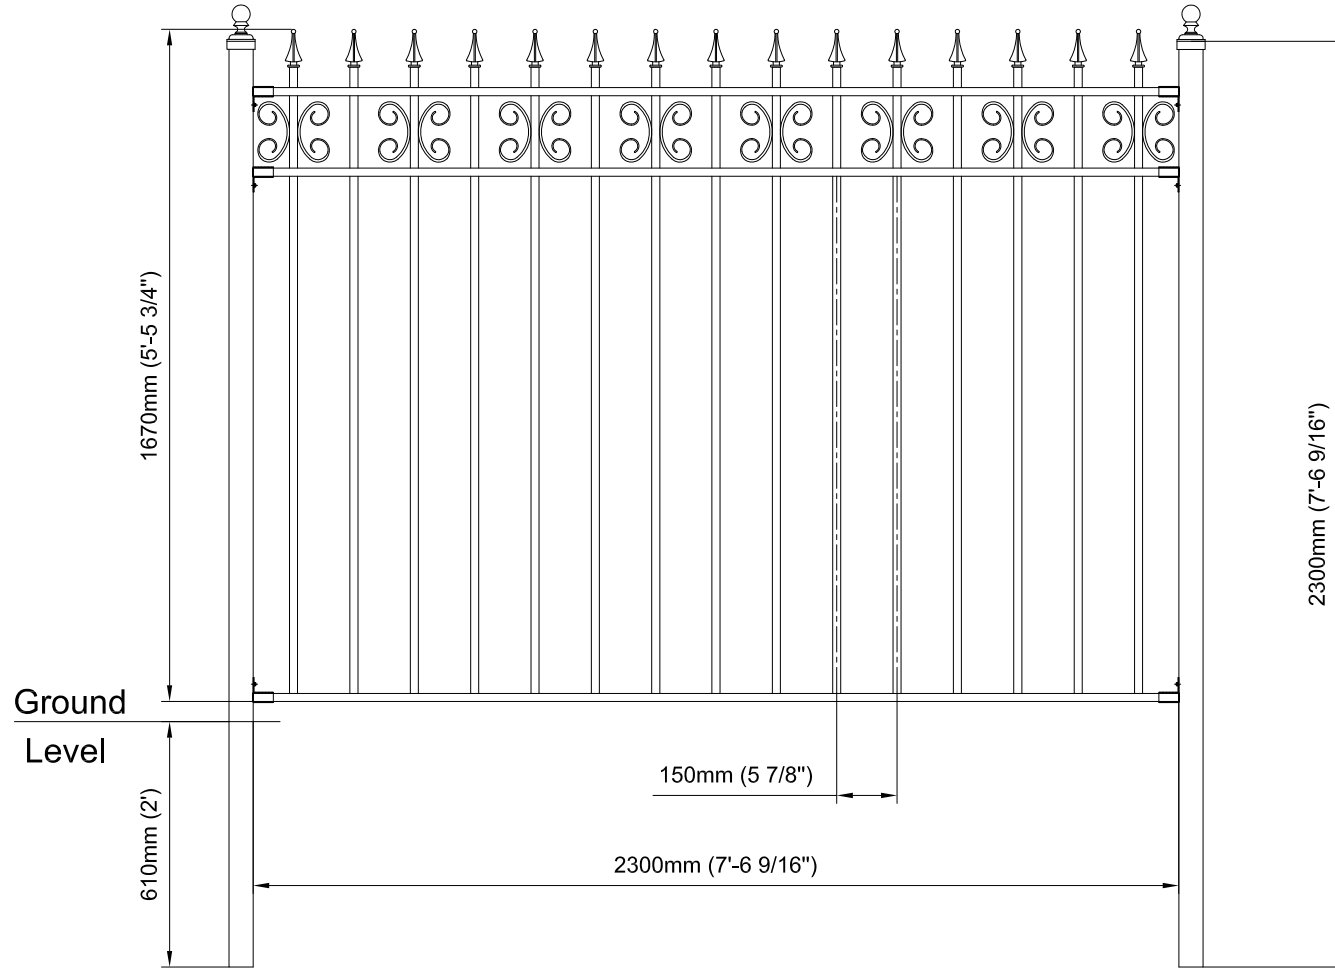

SPECIFICATION:

- HORIZONTAL FRAME : 40mm x 20mm RECTANGULAR TUBE
- VERTICAL PICKETS : 20mm x 20mm SQUARE TUBE
- DECORATION : 18mm x 5mm FLAT BAR

FINISH SPECIFICATION:

- FULLY HOT DIP GALVANIZED ASTM A123/A 123M-08 (80 → 120 μm THK)
- POWDER COATING : BLACK / SMOOTH / MATTE 25+-5/RAL 9005 (60 → 80 μm THK)

ACCESSORIES SUPPLIES WITH SET:

- FENCE BRACKET #1: 40 x 20 x 6 SET
- SPEAR HEAD x 1 SET

ACCESSORIES ORDER SEPARATELY IF REQUIRED:

- FENCE POST SET PCE : BALL TOP - 60 x 60 x 2300mm Long x 2

GATE & FENCE

www.tekgates.com.au

Title : Fence Panel SET : Style Essex 2300mm(7'6") Gap Width x 1670mm(5'6") High