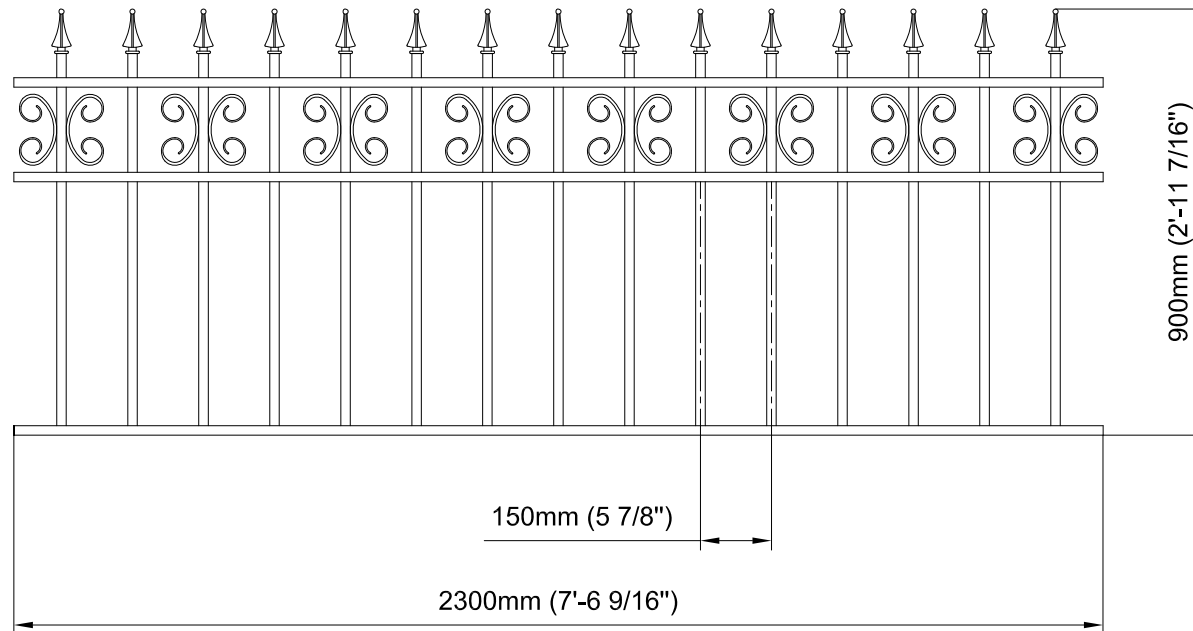

SPECIFICATION:

- HORIZONTAL FRAME : 40mm x 20mm RECTANGULAR TUBE
- VERTICAL PICKETS : 20mm x 20mm SQUARE TUBE
- DECORATION : 18mm x5mm FLAT BAR

FINISH SPECIFICATION:

- FULLY HOT DIP GALVANIZED ASTM A123/A 123M-08 (80→120 μ m THK)
- POWDER COATING : BLACK / SMOOTH / MATTE 25+-5/RAL 9005 (60→80 μ m THK)

ACCESSORIES SUPPLIES WITH SET:

- FENCE BRACKET #1: 40 x 20 x 6 SET
- SPEAR HEAD x 1 SET

GATE & FENCE
www.tekgates.com.au

Title : Fence Panel SET : Style Essex 2300mm(7'6") Gap Width x 900mm(3') High