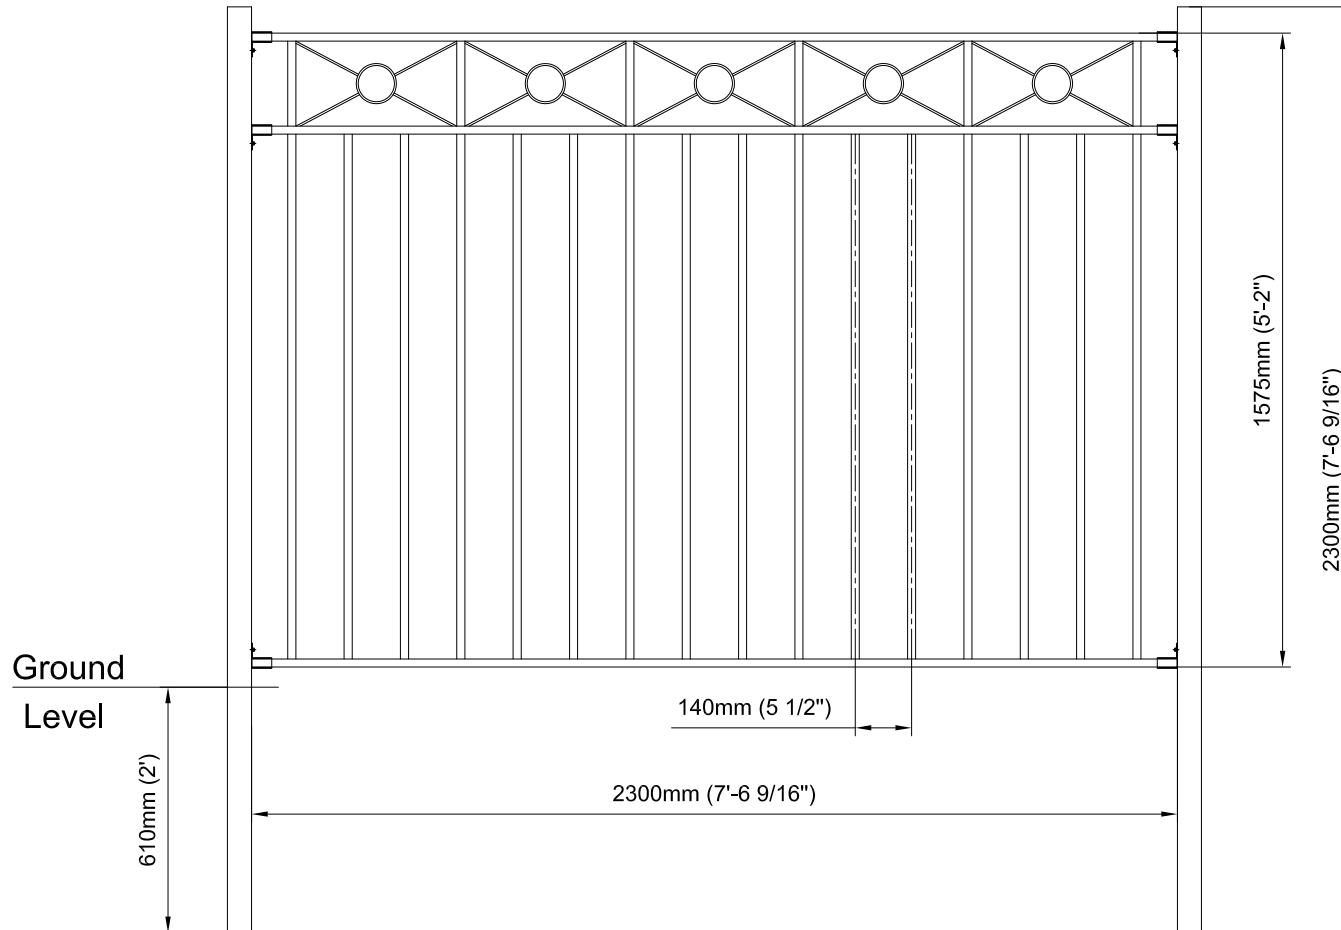

SPECIFICATION:

- HORIZONTAL FRAME : 40mm x 20mm RECTANGULAR TUBE
- VERTICAL PICKETS : 20mm x 20mm SQUARE TUBE
- DECORATION : 18mm x 5mm FLAT BAR

FINISH SPECIFICATION:

- FULLY HOT DIP GALVANIZED ASTM A123/A 123M-08 (80 → 120 μm THK)
- POWDER COATING : BLACK / SMOOTH / MATTE 25+-5/RAL 9005 (60 → 80 μm THK)

ACCESSORIES SUPPLIES WITH SET:

- FENCE BRACKET #1: 40 x 20 x 6 SET

ACCESSORIES ORDER SEPARATELY IF REQUIRED:

- FENCE POST SET PCE : FLAT TOP - 60 x 60 x 2300mm Long x 2

GATE & FENCE

www.tekgates.com.au

Title : Fence Panel SET : Style Noosa 2300mm(7'6") Gap Width x 1575mm(5'2") High