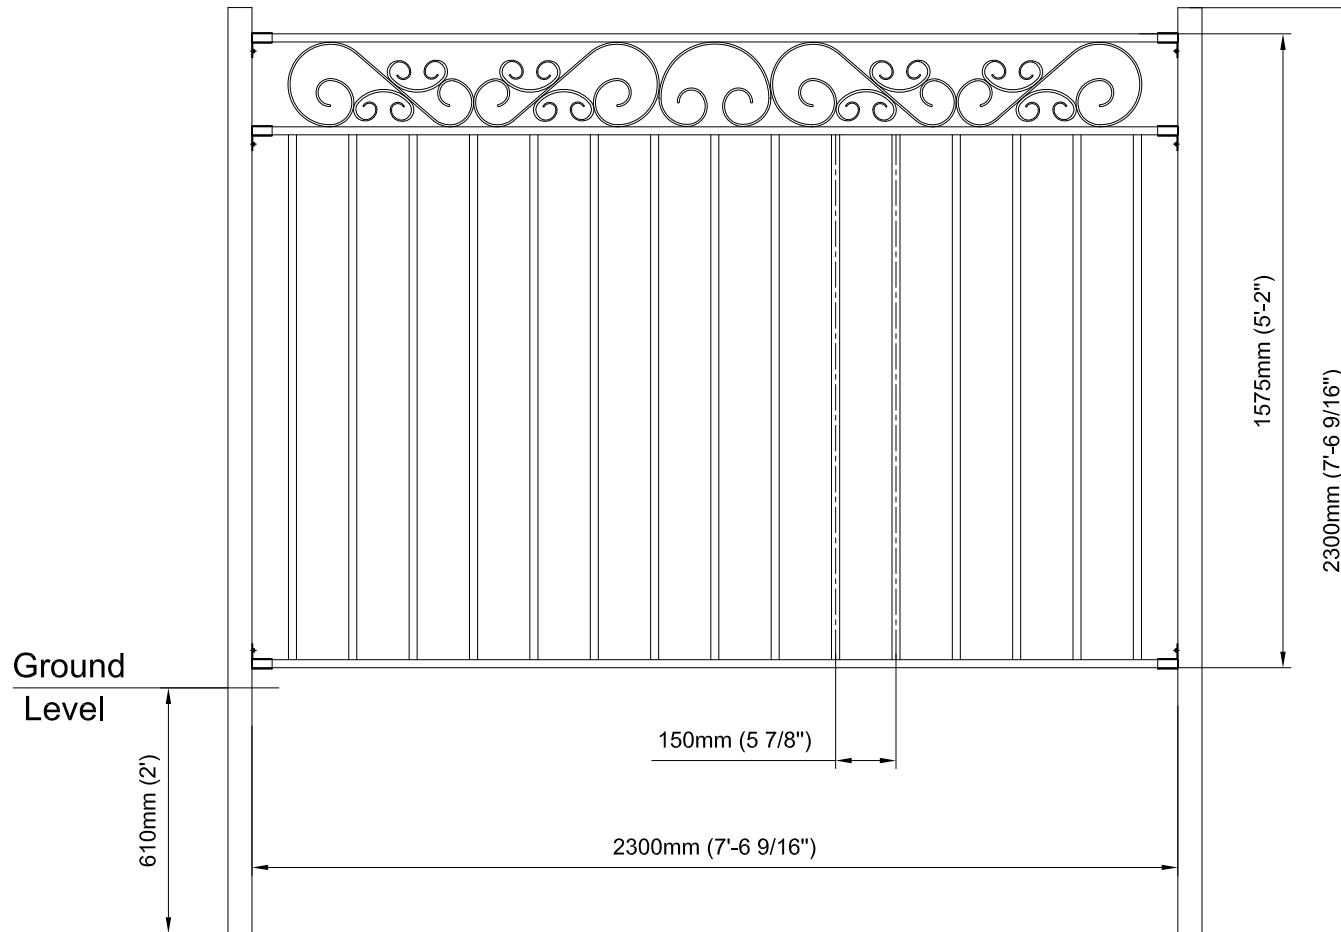

**SPECIFICATION:**

- HORIZONTAL FRAME : 40mm x 20mm RECTANGULAR TUBE
- VERTICAL PICKETS : 20mm x 20mm SQUARE TUBE
- DECORATION : 18mm x5mm FLAT BAR

**FINISH SPECIFICATION:**

- FULLY HOT DIP GALVANIZED ASTM A123/A 123M-08 (80 → 120  $\mu$ m THK)
- POWDER COATING : BLACK / SMOOTH / MATTE 25+-5/RAL 9005 (60 → 80  $\mu$ m THK)

**ACCESSORIES SUPPLIES WITH SET:**

- FENCE BRACKET #1: 40 x 20 x 6 SET

**ACCESSORIES ORDER SEPARATELY IF REQUIRED:**

- FENCE POST SET PCE : FLAT TOP - 60 x 60 x 2300mm Long x 2

**GATE & FENCE**  
[www.tekgates.com.au](http://www.tekgates.com.au)

Title : Fence Panel SET : Style Portsea 2300mm(7'6") Gap Width x 1575mm(5'2") High