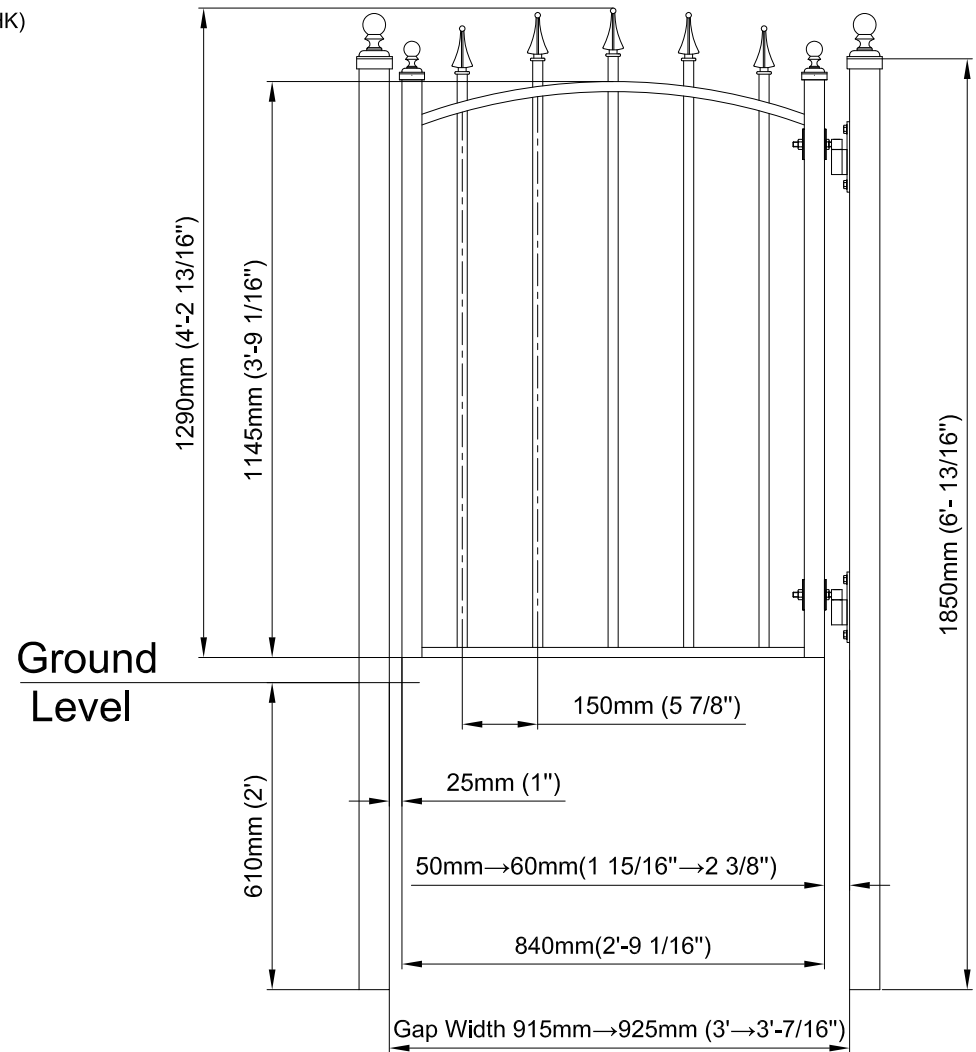

SPECIFICATION:

- VERTICAL FRAME : 40mmx40mm SQUARE TUBE
- HORIZONTAL FRAME : 40mmx20mm RECTANGULAR TUBE
- VERTICAL PICKETS : 20mmx20mm SQUARE TUBE

FINISH SPECIFICATION:

- FULLY HOT DIP GALVANIZED ASTM A123/A 123M-08 (80 → 120 μm THK)
- POWDER COATING : BLACK / SMOOTH / MATTE 25+-5/RAL 9005 (60 → 80 μm THK)

ACCESSORIES SUPPLIES WITH SET:

- HINGES x 1 PAIR
- LATCH x 1 SET
- BALL TOP / SPEAR HEAD x 1 SET

ACCESSORIES ORDER SEPARATELY IF REQUIRED:

- HINGE POST SET PCE : BALL TOP - 60 x 60 x 1850mm Long x 1
- FENCE /LATCH POST SET PCE : BALL TOP - 60 x 60 x 1850mm Long x 1

GATE & FENCE
www.tekgates.com.au

Title : Garden Gate Style : Arrow 915mm(3') Gap Width x 1290mm(4'3") High