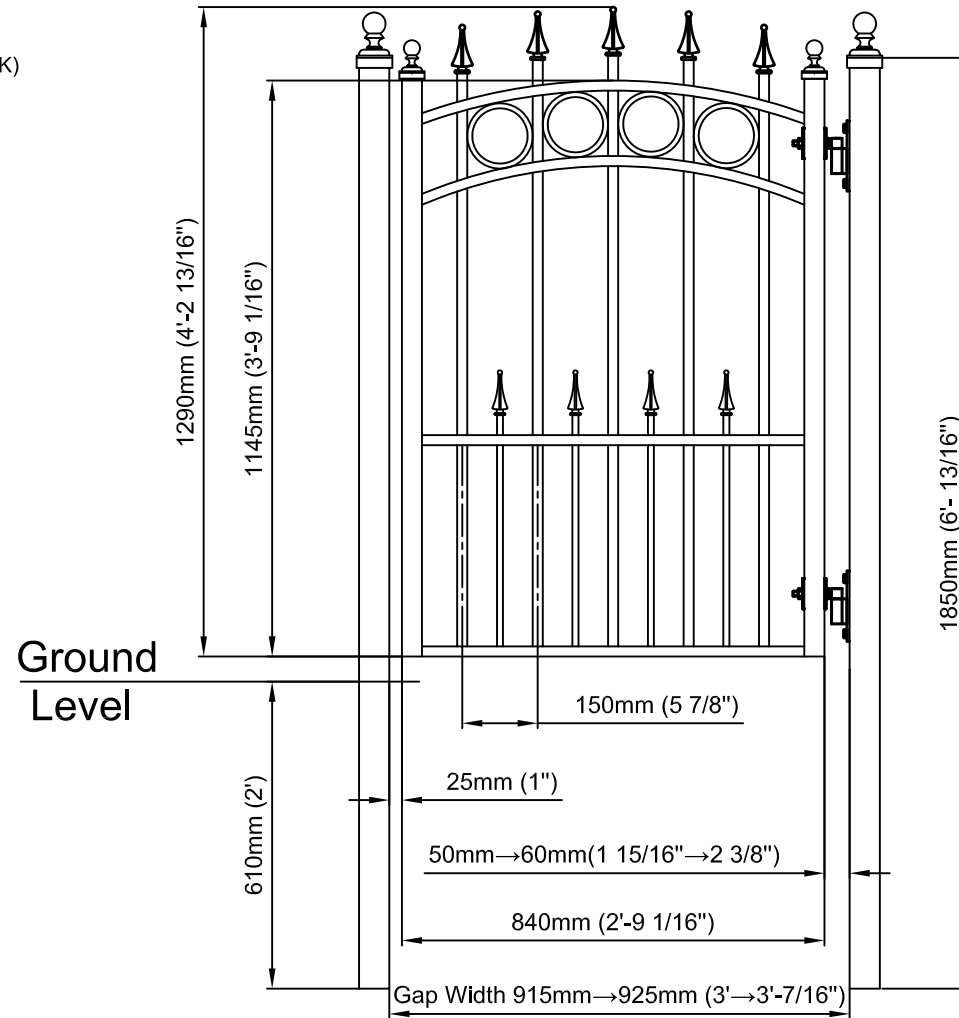

SPECIFICATION:

- VERTICAL FRAME : 40mmx40mm SQUARE TUBE
- HORIZONTAL FRAME : 40mmx20mm RECTANGULAR TUBE
- VERTICAL PICKETS : 20mmx20mm SQUARE TUBE
- DOG PICKETS : 12mmx12mm SQUARE TUBE
- DECORATION : 10mmx10mm SOLID BAR

FINISH SPECIFICATION:

- FULLY HOT DIP GALVANIZED ASTM A123/A 123M-08 (80 → 120 μ m THK)
- POWDER COATING : BLACK / SMOOTH / MATTE 25+5/RAL 9005 (60 → 80 μ m THK)

ACCESSORIES SUPPLIES WITH SET:

- HINGES x 1 PAIR
- LATCH x 1 SET
- BALL TOP / SPEAR HEAD x 1 SET

ACCESSORIES ORDER SEPARATELY IF REQUIRED:

- HINGE POST SET PCE : BALL TOP - 60 x 60 x 1850mm Long x 1
- FENCE /LATCH POST SET PCE : BALL TOP - 60 x 60 x 1850mm Long x 1

GATE & FENCE
www.tekgates.com.au

Title : Garden Gate Style : Concord 915mm(3') Gap Width x 1290mm(4'3") High