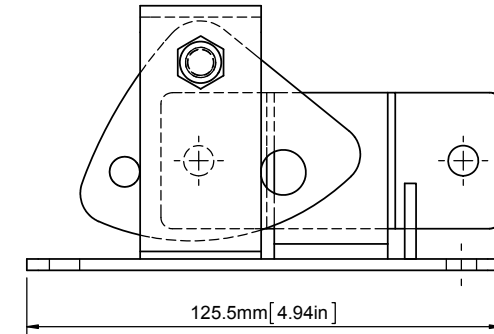

SPECIFICATION:

- SOLID ROUND STEEL : \varnothing 8mm SOLID BAR
- SHEET STEEL : 3mm, 4mm; 5mm STEEL
- ACCESSORIES : BOLT M8, TEK SCREW M5.

FINISH SPECIFICATION:

- FULLY EZP (8→12 μ m THK)
- POWDER COATING : BLACK / SMOOTH / MATTE 25+-5/RAL 9005 (60→80 μ m THK)