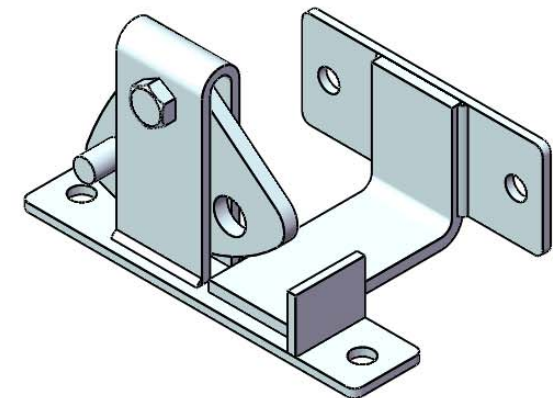

SPECIFICATION:

- SOLID ROUND STEEL : \varnothing 8mm SOLID BAR
- SHEET STEEL : 3mm, 4mm; 5mm STEEL
- ACCESSORIES : BOLT M8, TEK SCREW M5.

FINISH SPECIFICATION:

- FULLY EZP (8→12 μ m THK)
- POWDER COATING : BLACK / SMOOTH / MATTE 25+-5/RAL 9005 (60→80 μ m THK)

GATE & FENCE
www.tekgates.com.au

Title : **Gate Latch (multi purpose)**