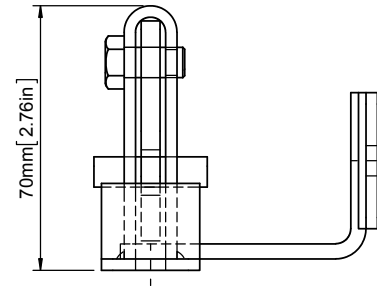

SPECIFICATION:

- SOLID ROUND STEEL : \varnothing 8mm SOLID BAR
- SHEET STEEL : 3mm, 4mm; 5mm STEEL
- ACCESSORIES : BOLT M8, TEK SCREW M5.

FINISH SPECIFICATION:

- FULLY EZP (8→12 μ m THK)
- POWDER COATING : BLACK / SMOOTH / MATTE 25+-5/RAL 9005 (60→80 μ m THK)