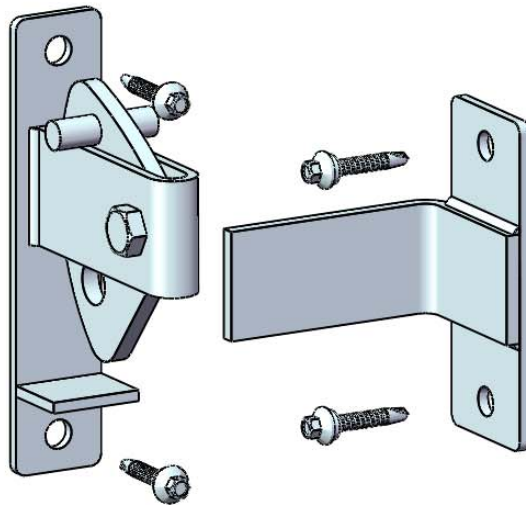

SPECIFICATION:

- SOLID ROUND STEEL : \varnothing 8mm SOLID BAR
- SHEET STEEL : 3mm, 4mm; 5mm STEEL
- ACCESSORIES : BOLT M8, TEK SCREW M5.

FINISH SPECIFICATION:

- FULLY EZP (8→12 μ m THK)
- POWDER COATING : BLACK / SMOOTH / MATTE 25+-5/RAL 9005 (60→80 μ m THK)

GATE & FENCE
www.tekgates.com.au

Title : **Gate Latch (multi purpose)**