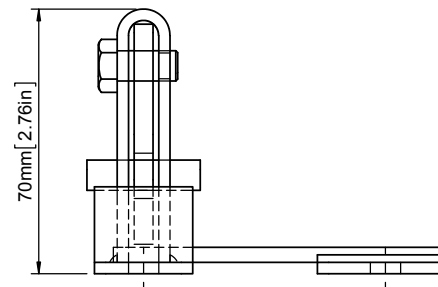

SPECIFICATION:

- SOLID ROUND STEEL : \varnothing 8mm SOLID BAR
- SHEET STEEL : 3mm, 4mm; 5mm STEEL
- ACCESSORIES : BOLT M8, TEK SCREW M5.

FINISH SPECIFICATION:

- FULLY EZP (8→12 μ m THK)
- POWDER COATING : BLACK / SMOOTH / MATTE 25+-5/RAL 9005 (60→80 μ m THK)