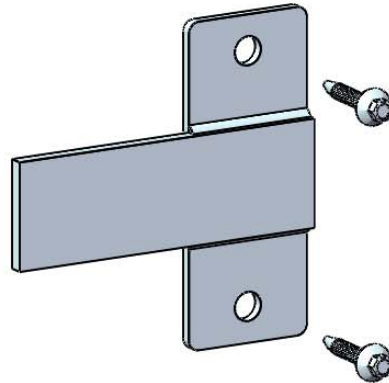

SPECIFICATION:

- SOLID ROUND STEEL : \varnothing 8mm SOLID BAR
- SHEET STEEL : 3mm, 4mm; 5mm STEEL
- ACCESSORIES : BOLT M8, TEK SCREW M5.

FINISH SPECIFICATION:

- FULLY EZP (8→12 μ m THK)
- POWDER COATING : BLACK / SMOOTH / MATTE 25+-5/RAL 9005 (60→80 μ m THK)

GATE & FENCE
www.tekgates.com.au

Title : **Gate Latch (multi purpose)**