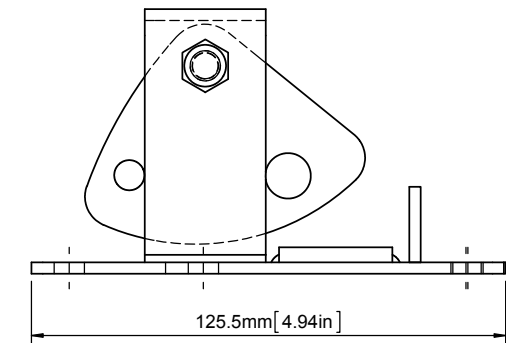

SPECIFICATION:

- SOLID ROUND STEEL : \varnothing 8mm SOLID BAR
- SHEET STEEL : 3mm, 4mm; 5mm STEEL
- ACCESSORIES : BOLT M8, TEK SCREW M5.

FINISH SPECIFICATION:

- FULLY EZP (8→12 μ m THK)
- POWDER COATING : BLACK / SMOOTH / MATTE 25+-5/RAL 9005 (60→80 μ m THK)