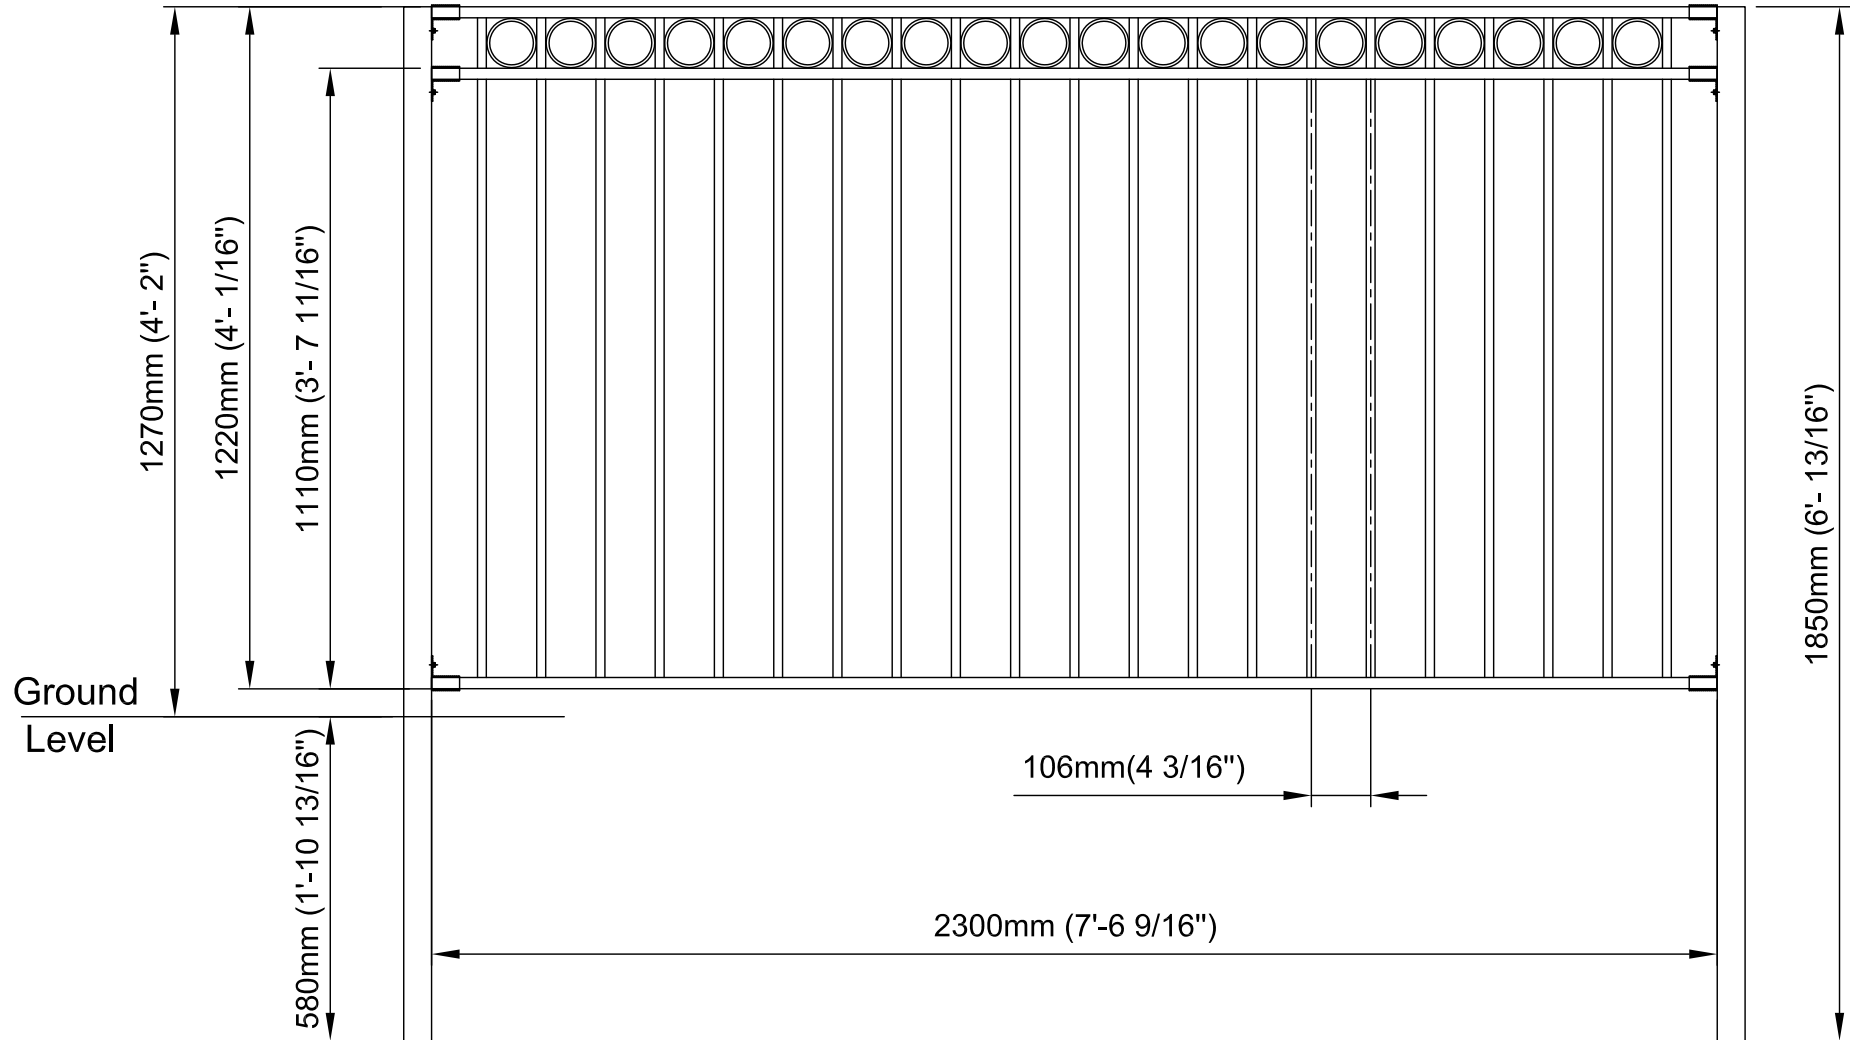

**SPECIFICATION:**

- HORIZONTAL FRAME : 40mmx20mm RECTANGULAR TUBE
- VERTICAL PICKETS : Ø16mm STEEL PIPE
- DECORATION : 8mm x 8mm SOLID BAR

**FINISH SPECIFICATION:**

- FULLY HOT DIP GALVANIZED ASTM A123/A 123M-08 (80 → 120 µm THK)
- POWDER COATING : BLACK / SMOOTH / MATTE 25+5/RAL 9005 (60 → 80 µm THK)

**ACCESSORIES SUPPLIES WITH SET:**

- FENCE BRACKET #1: 40 x 20 x 6 SET

**ACCESSORIES ORDER SEPARATELY IF REQUIRED:**

- FENCE /LATCH POST SET PCE : FLAT TOP - 50 x 50 x 1850mm Long x 2

**GATE & FENCE**  
[www.tekgates.com.au](http://www.tekgates.com.au)

Title : Pool Fence: Laguna 2300mm(7'6") Width x 1220mm(4') High